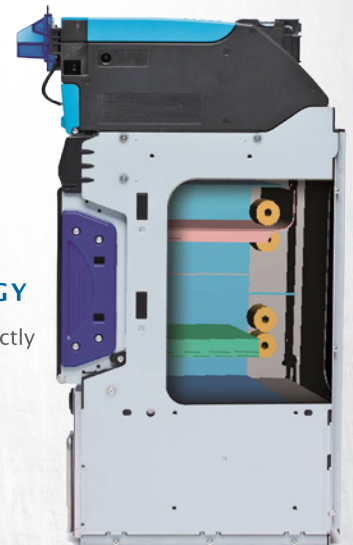

CASHBOX

- 400 notes
- 1000 notes (optional)

BANKNOTE SIZE

- Acceptance
  - L: 120-170mm (4.72-6.69")
  - W: 62-85mm (2.44-3.35") with 1000-note cash box
- Recycler
  - L: 120-158mm (4.72-6.22")
  - W: 62-82mm (4.72-3.23")

RECYCLE BOX CAPACITY

- 100 notes x 2 denominations

POWER REQUIREMENTS

- DC + 24V (± 5%)
- Standby 200mA
- Operation 1.5A
- Peak 2.5A

INTERFACE

- Photocoupler Isolation
- TTL
- RS232C

ENVIRONMENT

- Operation: 5 to 50 °C (41 to 122 °F)
- Storage: 20 to 60 °C (68 to 140 °F)
- Humidity: 30% - 85% RH
  (No Condensation)

BEZEL

- Plastic Standard
- Metal Optional

Standard Plastic Bezel
Metal bezel available as option

UBA®-1x Head

Recycler Box
100 notes x 2

Removable lockable security cash box
400 notes

ROLLER FRICTION RECYCLING TECHNOLOGY

- Manual refill of banknotes directly into the Recycler
- Easy maintenance and jam clearance on site
- Large recycling capacity in a compact form

EMEA: 49.211.5306.4550 • JAPAN: 81.6.6703.8400 • US: 702.651.0000 • US: 800.683.7248

jcmglobal.com